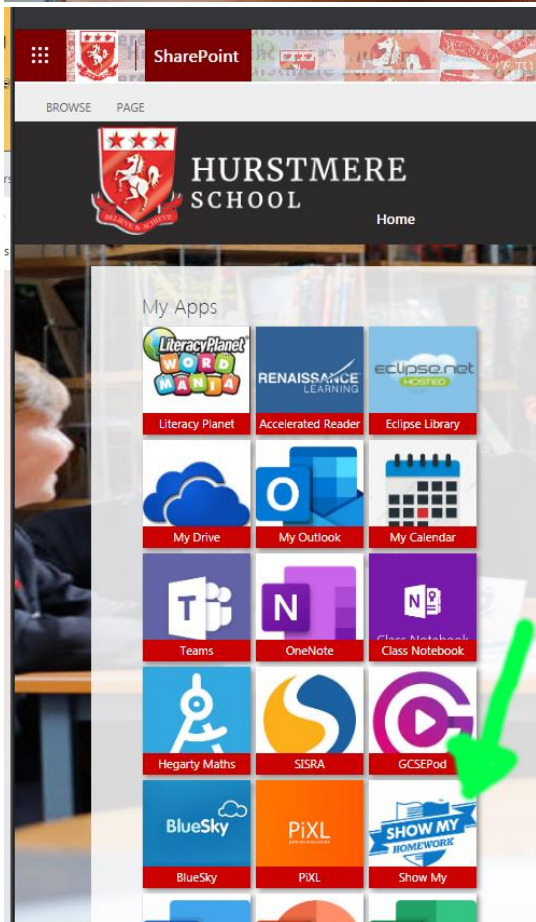

On school website, select “Microsoft 365” under “LOGIN”

Username e.g. J.Bloggs19@hurstmere.org.uk

Password is same as school network login password

Select “Show My Homework”

“Sign in with Office 365”

Together thr